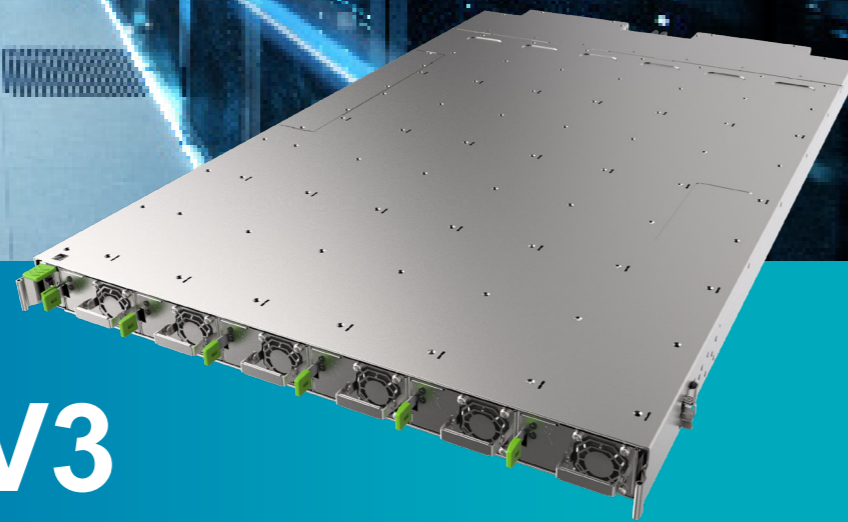

Specification

Dimensions (W x D x H)	21.14 x 35.61 x 1.76 (inch) 537 x 904.5 x 44.8 (mm)
Output Power	72kW (49V <sub>dc</sub> / 1470A)
Input Voltage	3Φ 380-480V <sub>AC</sub>
Input Frequency	50/60 Hz
Communications	MODBUS
EMC Standards	Class A
Safety Standards	IEC60950 / IEC62368
Temperature	Operating: -5°C to +45°C, Storage: -40°C to +70°C
Humidity	10-85% RH non-condensing
Altitude	3050m
Cooling	By PSU fan air flow

# 72kW ORV3 Power Shelf 48V

## Key Features

**Power Rating**  
3Φ 380-480Vac providing 12kW PSU in 6 parallel to output 72kW (49V / 1470A<sub>max</sub>)

**Dimension**  
10U, 21-inch width power shelf

**Shelf Management**  
PMM for remote control & power monitoring