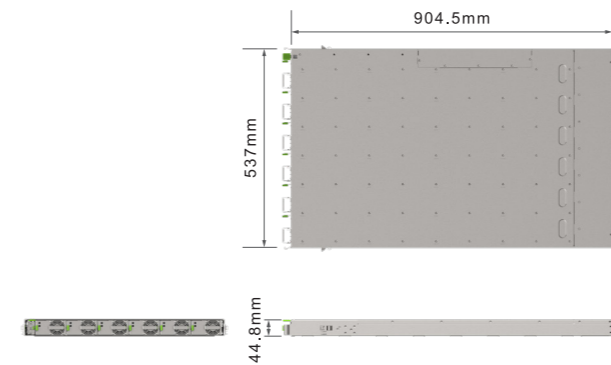

Specification

Dimensions (W x D x H)	21.14 x 35.61 x 1.76 (inch) 537 x 904.5 x 44.8 (mm)
Output Power	72kW (49V <sub>dc</sub> / 1470A)
Input Voltage	3Φ 380-480V <sub>AC</sub>
Input Frequency	50/60 Hz
Communications	MODBUS
EMC Standards	Class A
Safety Standards	IEC60950 / IEC62368
Temperature	Operating: -5°C to +45°C, Storage: -40°C to +70°C
Humidity	10-85% RH non-condensing
Altitude	3050m
Cooling	By PSU fan air flow

## Key Features

**Power Rating**  
3Φ 380-480Vac providing 12kW PSU in 6 parallel to output 72kW (49V / 1470A<sub>max</sub>)

**Dimension**  
10U, 21-inch width power shelf

**Shelf Management**  
PMM for remote control & power monitoring

## Dimension Details

For more product information and sales inquiries :

- [www.liteon.com](http://www.liteon.com)
- +886-2-8798-2888
- [CIPS-Sales@liteon.com](mailto:CIPS-Sales@liteon.com)
- 13F, No. 555, Siyuan Rd., Xinzhuang Dist.,  
New Taipei City 242034, Taiwan, R.O.C.